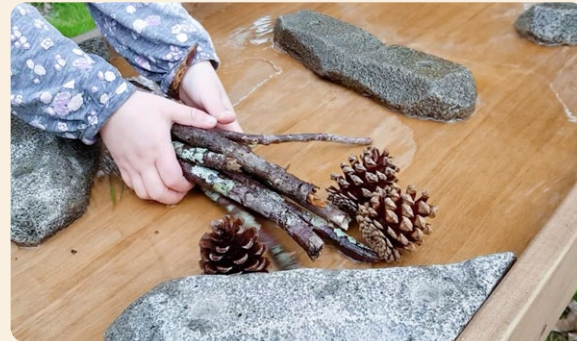

Why is wood the greenest choice?

The manufacturing process of other materials such as PVC, steel and aluminium use non-renewable resources causing an increasingly negative impact on our environment. These materials require significant amounts of energy in manufacturing. In contrast, the production of sustainably sourced wood such as Accoya® is endlessly renewable and only requires a fraction of the energy.

BREEAM®

Outdorable® Sand & Water 3 Piece Set

Recirculating water pump that's hand powered by the children for the most popular water play experience ever.

Recycled river rock water diverters for added water play experience. Looks and feels just like real rock.

A

Children can spend countless hours playing with water, but wait till you add our new sand and water play set to your water play area. Watch as the children pour water down the slope into the tub. Various water diverters are situated along the way to create added learning experience as they dam up the flow with sticks and rocks and leaves. Adding extra buzz to this set's River Bed is our child-friendly hand water pump. Just attach the pick-up hose provided to the outlet on the water tub, and you've got a recirculating flow of water. The pump is hand-powered by the children for the most popular water play experience ever. Let them fill containers and pour them back into the tub. This large set promotes teamwork and sharing, along with many more positive aspects of development and learning. This standalone unit requires no fixing. Just push up to the other water tables and start playing.